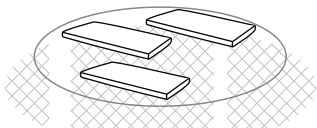

KATIA OUTDOOR SOFA WITH OTTOMAN

Assembly Instructions

STK #92725

Assembly Tips

* Two adults required to assemble the product

Count

all pieces and hardware before assembling.

Review

the instructions from beginning to end before getting started.

Make Space

Keep plenty of clear space and use a clean rug or drop cloth if needed.

Double Check

that all pieces are in place before tightening screws. This ensures quick assembly.