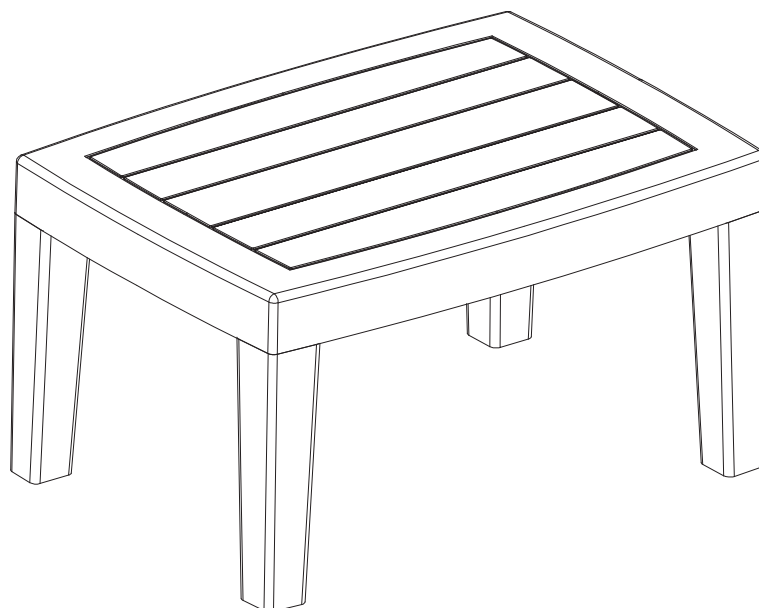

# Carolina Outdoor Seating (5 SEATS)

## Coffee Table Assembly Instructions

STK # 95621

**A**

**x1**

**B**

**x4**

**1**

**2**