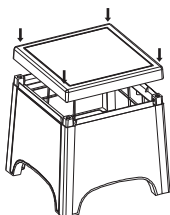

Tofino Outdoor Seating

Chair Assembly Instructions

STK # 95622

Tofino Outdoor Seating

Coffee Table Assembly Instructions

STK # 95622

x1

x4

1

2

3

4

5

6