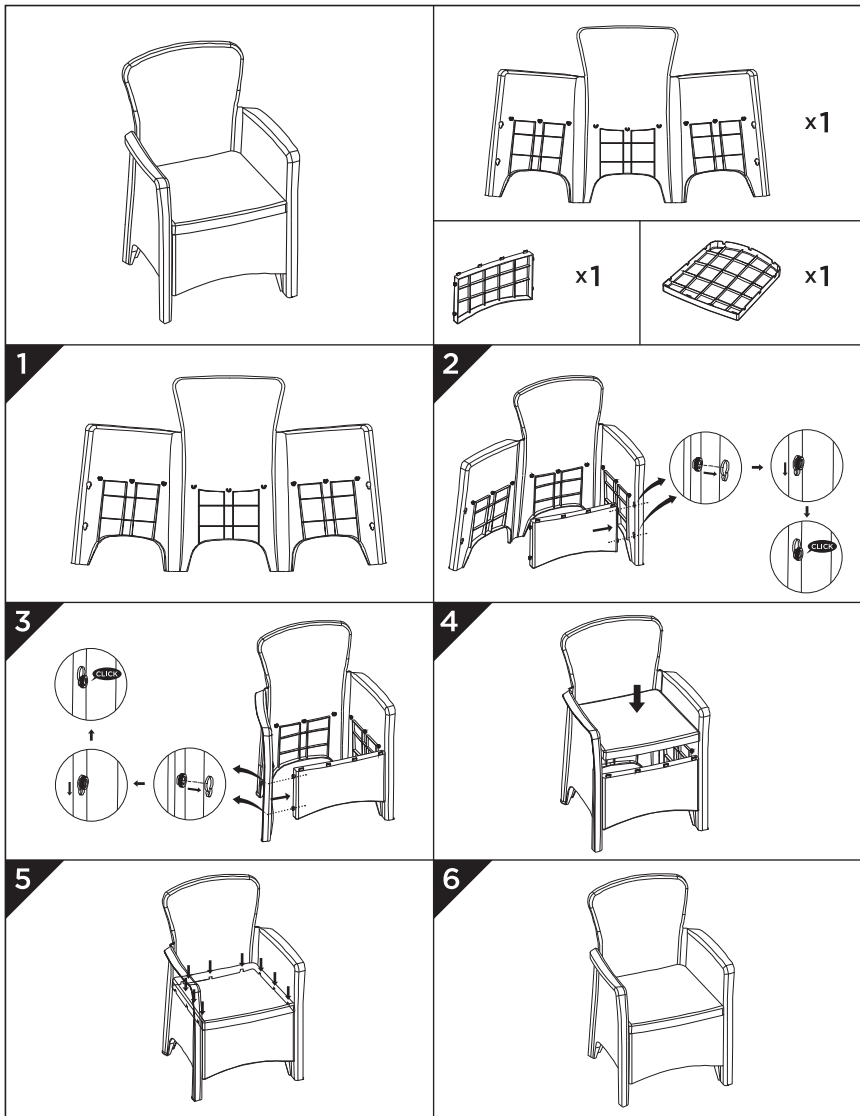

Tofino Outdoor Seating

Chair Assembly Instructions

STK # 95622

Tofino Outdoor Seating

Coffee Table Assembly Instructions

STK # 95622

x1

x4

1

2

3

4

5

6