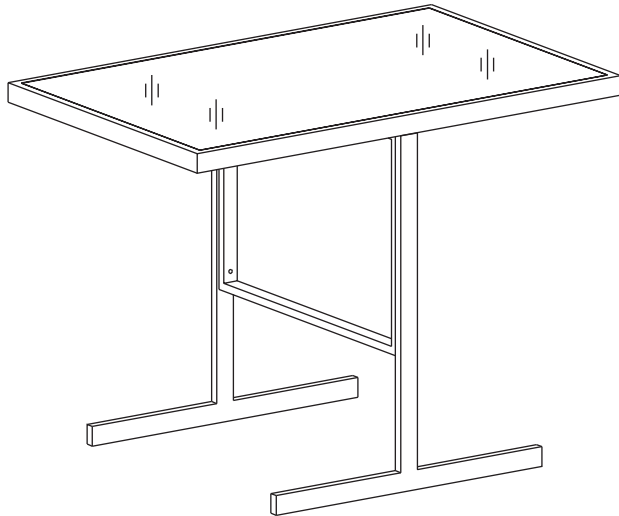

Amarillo Outdoor Seating

STK # 95690

Assembly Instructions

A  x2	B  x2	1 
C  x1	D  x1	
E  x2	F  x1	
G  x16	H  x4	2  3 
I  x1	J  x2	

4

5

6

7