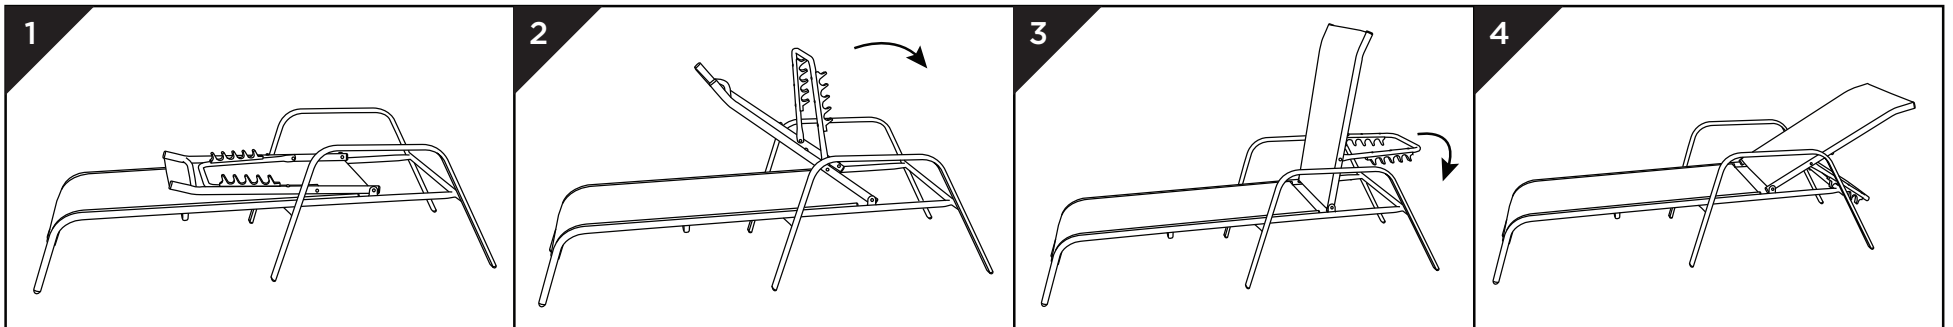

Solstice Lounge Chair

Instructions

STK # 1404, #98616, #98617

HOW TO USE

Solstice Lounge Chair

Instructions

STK # 1404, #98616, #98617

HOW TO ADJUST

SAFETY WARNING

ATTENTION

Do not adjust the chair while seated.

Do not use chair in a flat back position.

Only use the chair with the built-in rung settings.