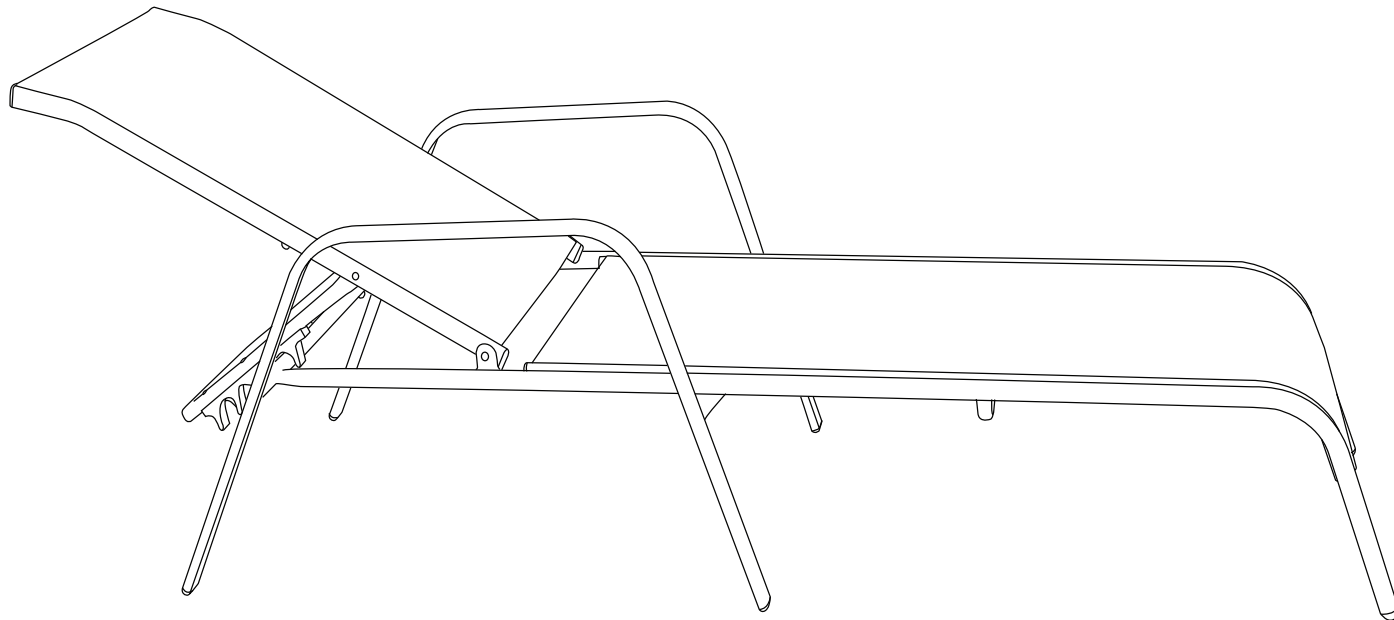

Solstice Lounge Chair

Instructions

STK # 1404, #98616, #98617

HOW TO USE

Solstice Lounge Chair

Instructions

STK # 1404, #98616, #98617

HOW TO ADJUST

SAFETY WARNING

ATTENTION

Do not adjust the chair while seated.

Do not use chair in a flat back position.

Only use the chair with the built-in rung settings.