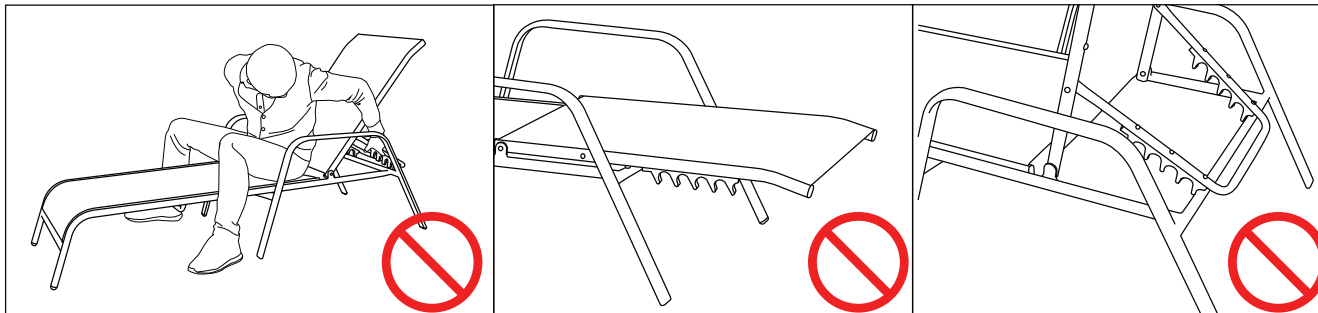

Solstice Lounge Chair

Instructions

STK # 1404, #98616, #98617

HOW TO USE

Solstice Lounge Chair

Instructions

STK # 1404, #98616, #98617

HOW TO ADJUST

SAFETY WARNING

ATTENTION

Do not adjust the chair while seated.

Do not use chair in a flat back position.

Only use the chair with the built-in rung settings.