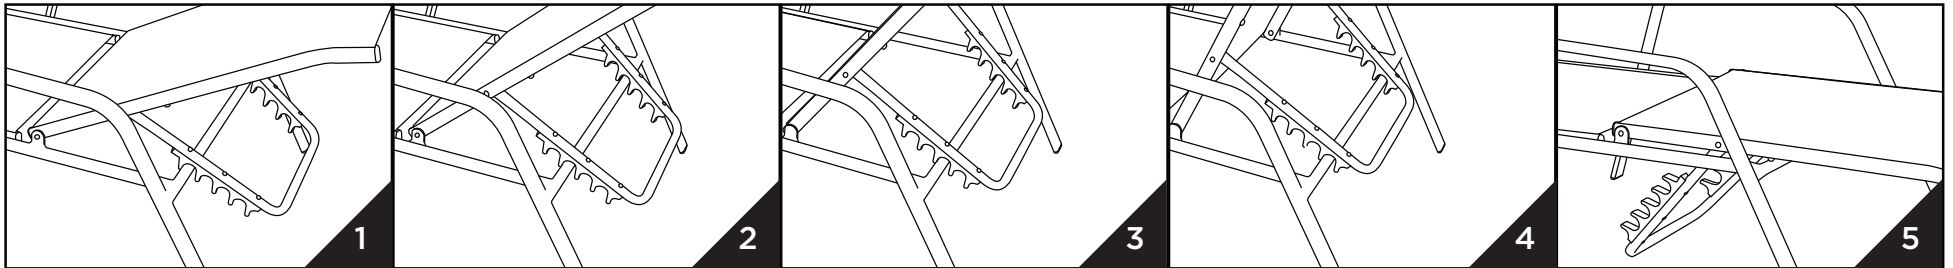

Solstice Lounge Chair

Instructions

STK # 1404, #98616, #98617

HOW TO USE

Solstice Lounge Chair

Instructions

STK # 1404, #98616, #98617

HOW TO ADJUST

SAFETY WARNING

ATTENTION

Do not adjust the chair while seated.

Do not use chair in a flat back position.

Only use the chair with the built-in rung settings.