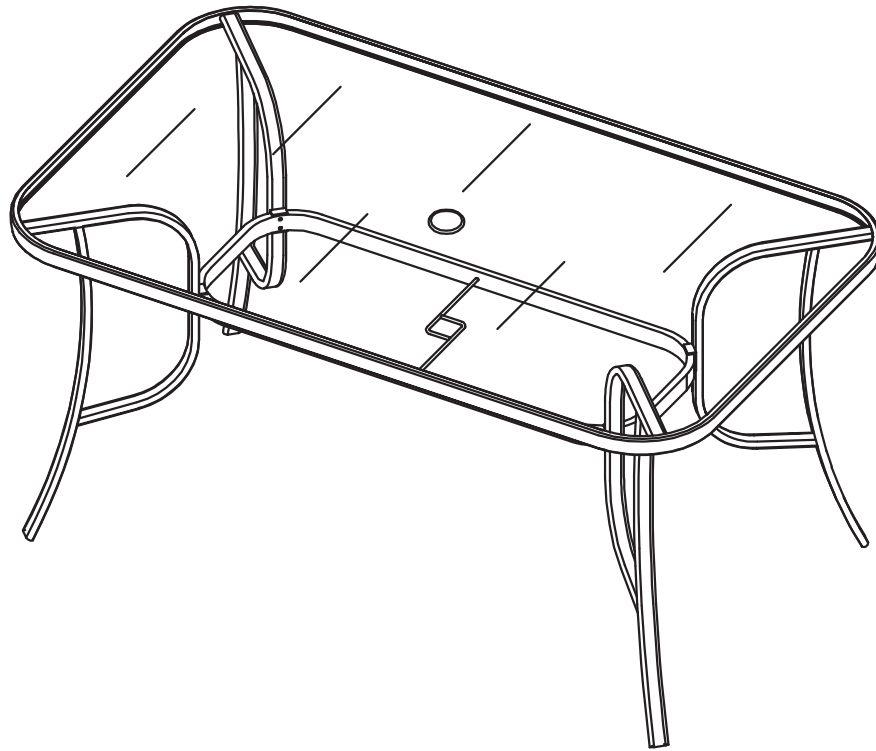

Cooktown Patio Table Grey

Patio Table Assembly Instructions

STK # 98622

Assembly Tips

Count

all pieces and hardware before assembling.

Review

the instructions from beginning to end before getting started.

Make Space

Keep plenty of clear space and use a clean rug or drop cloth if needed.

Double Check

that all pieces are in place before tightening screws. This ensures quick assembly.

Cooktown Patio Table Grey