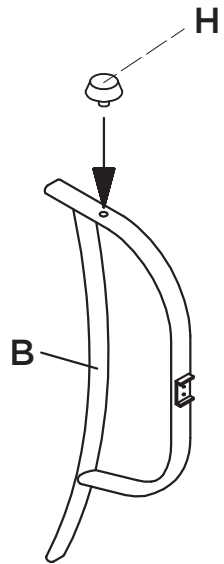

Cooktown Patio Table Grey

Patio Table Assembly Instructions

STK # 98622

Assembly Tips

Count

all pieces and hardware before assembling.

Review

the instructions from beginning to end before getting started.

Make Space

Keep plenty of clear space and use a clean rug or drop cloth if needed.

Double Check

that all pieces are in place before tightening screws. This ensures quick assembly.

Cooktown Patio Table Grey

Patio Table Assembly Instructions

STK # 98622

LIST										
	A x1	B x4	C x1	D x4	E x8	F x8	G x8	H x4	I x1	J x1

1

2

3