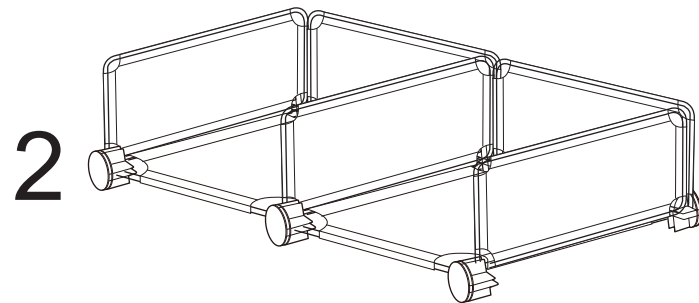

Assembly Instruction for PP-CK0001

Product Detail:

-  rectangle panel 32x22cm : 18 Pcs
-  rectangle panel 30x12cm : 24 Pcs
-  rectangle panel 22x12cm : 16 Pcs
-  plastic connector 54 Pcs

3

4