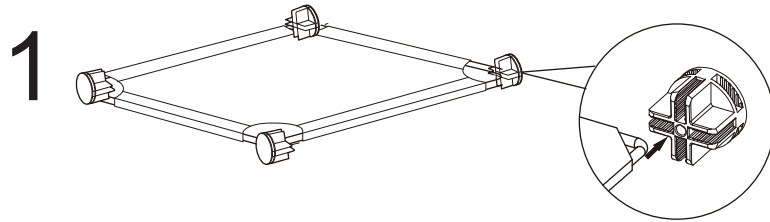

Assembly Instruction for PP-CK0001

Product Detail:

-  rectangle panel 32x22cm : 18 Pcs
-  rectangle panel 30x12cm : 24 Pcs
-  rectangle panel 22x12cm : 16 Pcs
-  plastic connector 54 Pcs

3

4