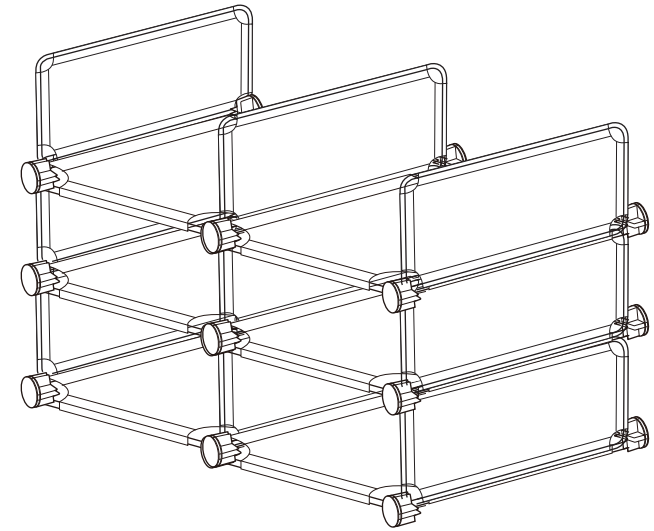

Assembly Instruction for PP-CK0001

Product Detail:

-  rectangle panel 32x22cm : 18 Pcs
-  rectangle panel 30x12cm : 24 Pcs
-  rectangle panel 22x12cm : 16 Pcs
-  plastic connector 54 Pcs

3

4