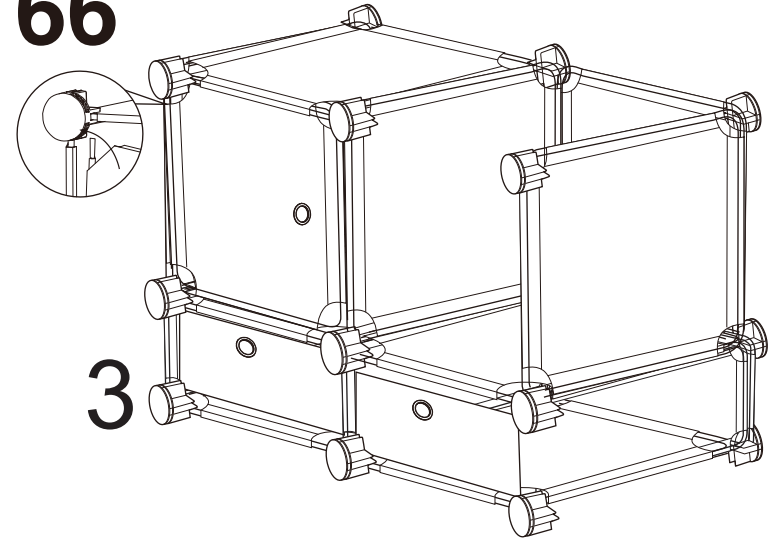

Assembly Instruction for PP-4166

Product Detail :

- | | | | |
|----|---|-------------------|----------------------|
| 1. |  | square panel | 35.5x35.5cm : 23 Pcs |
| 2. |  | square panel | 17x35.5cm : 5 Pcs |
| 3. |  | square door | 35.5x35.5cm : 3 Pcs |
| 4. |  | door | 17x35.5cm : 2 Pcs |
| 5. |  | plastic connector | 30 Pcs |
| 6. |  | door accessories | 6 Pcs |
| 7. |  | hanging bar | 1 Pcs |

1

2

3

4