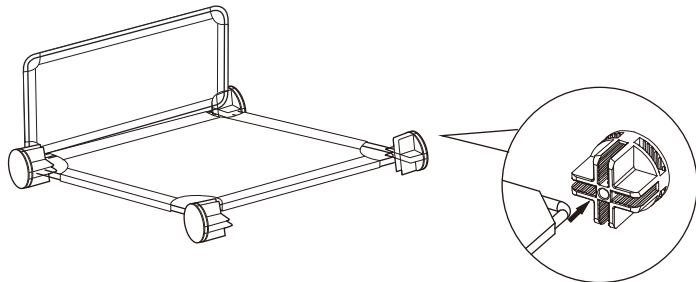

Assembly Instruction for PP-4166

Product Detail :

1.		square panel	35.5x35.5cm : 23 Pcs
2.		square panel	17x35.5cm : 5 Pcs
3.		square door	35.5x35.5cm : 3 Pcs
4.		door	17x35.5cm : 2 Pcs
5.		plastic connector	30 Pcs
6.		door accessories	6 Pcs
7.		hanging bar	1 Pcs

1

2