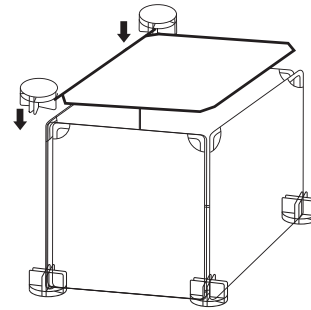

Assembly Instruction for PP-4166

Product Detail :

1.		square panel	35.5x35.5cm : 23 Pcs
2.		square panel	17x35.5cm : 5 Pcs
3.		square door	35.5x35.5cm : 3 Pcs
4.		door	17x35.5cm : 2 Pcs
5.		plastic connector	30 Pcs
6.		door accessories	6 Pcs
7.		hanging bar	1 Pcs

1

2

3

4