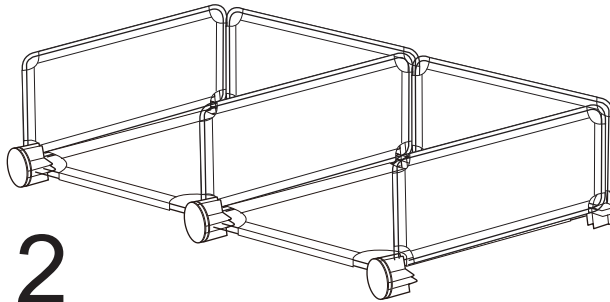

Assembly Instruction for PP-4166

Product Detail :

1.		square panel	35.5x35.5cm : 23 Pcs
2.		square panel	17x35.5cm : 5 Pcs
3.		square door	35.5x35.5cm : 3 Pcs
4.		door	17x35.5cm : 2 Pcs
5.		plastic connector	30 Pcs
6.		door accessories	6 Pcs
7.		hanging bar	1 Pcs

1

2