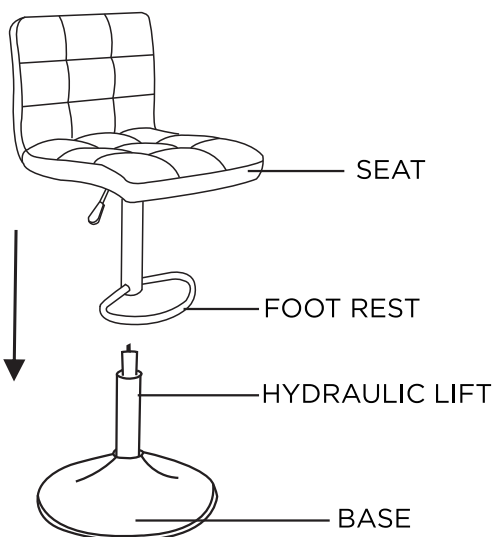

Make Space

Keep plenty of clear space and use a clean rug or drop cloth if needed.

Double Check

that all pieces are in place before tightening screws. This ensures quick assembly.

KSP Linea Poly Linen Barstool

Assembly Instructions

STK #99399, #99503

Parts List

SEAT **X1**

BASE **X1**

FOOT REST **X1**

SCREW **X4**

HYDRAULIC LIFT **X1**

SPACER **X4**

ALLEN KEY **X1**

Assembly

STEP 1

STEP 2

STEP 3

STEP 4