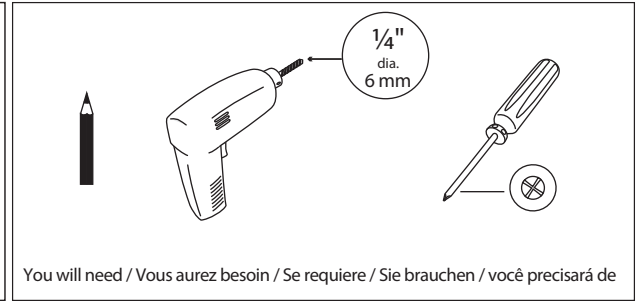

**SINGLE (SHORT)
ROD SET INSTRUCTIONS**

**18-36, 28-48, 36-66 IN
(46 - 92, 71 - 122, 92 - 168 cm)**

**SINGLE (SHORT)
ROD SET INSTRUCTIONS**

18-36, 28-48, 36-66 IN

(46 - 92, 71 - 122, 92 - 168 cm)

MODE D'EMPLOI TRINGLE SIMPLE

INSTRUCCIONES PARA UNA VARILLA INDIVIDUAL

MONTAGEANLEITUNG

GARDINENSTANGE SET (EINFACH), KURZ

CONJUNTO DE VARÃO, CURTO

umbra.com

EN Care Instructions: Clean with a soft cloth. Do not use abrasive cleaning agents, solvents or polishes.