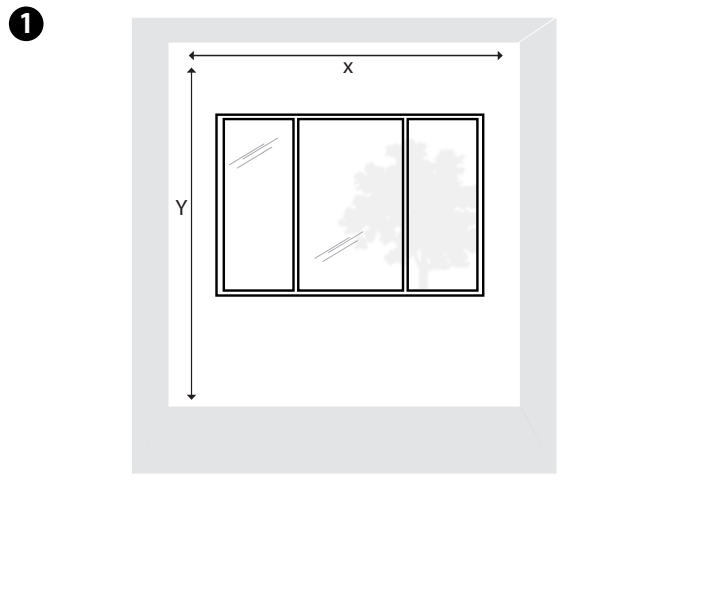

**SINGLE (SHORT)
ROD SET INSTRUCTIONS**

**18-36, 28-48, 36-66 IN
(46 - 92, 71 - 122, 92 - 168 cm)**

**SINGLE (SHORT)
ROD SET INSTRUCTIONS**

18-36, 28-48, 36-66 IN

(46 - 92, 71 - 122, 92 - 168 cm)

MODE D'EMPLOI TRINGLE SIMPLE