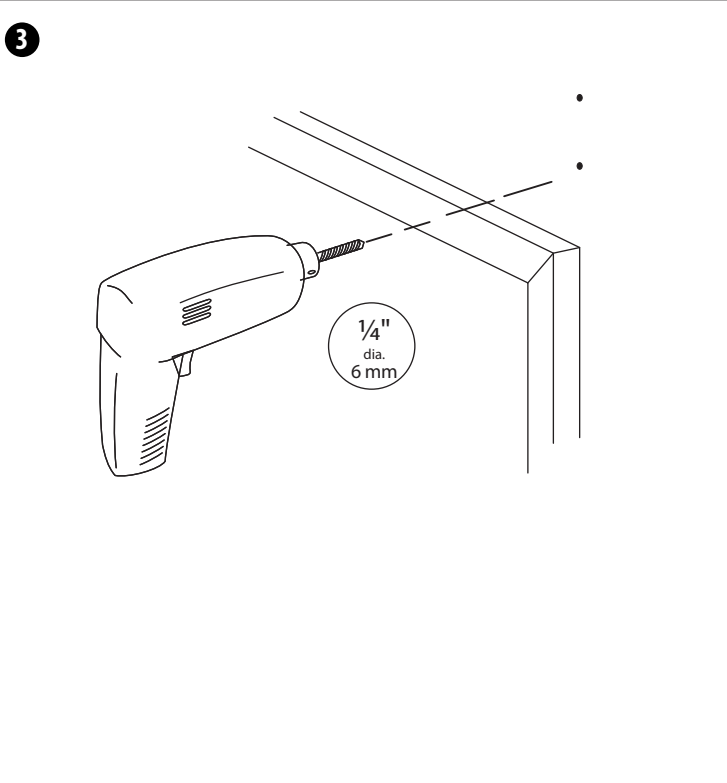

**SINGLE (SHORT)
ROD SET INSTRUCTIONS**

**18-36, 28-48, 36-66 IN
(46 - 92, 71 - 122, 92 - 168 cm)**

**SINGLE (SHORT)
ROD SET INSTRUCTIONS**

18-36, 28-48, 36-66 IN

(46 - 92, 71 - 122, 92 - 168 cm)

MODE D'EMPLOI TRINGLE SIMPLE

INSTRUCCIONES PARA UNA VARILLA INDIVIDUAL

MONTAGEANLEITUNG

GARDINENSTANGE SET (EINFACH), KURZ

CONJUNTO DE VARÃO, CURTO

umbra.com

EN Care Instructions: Clean with a soft cloth. Do not use abrasive cleaning agents, solvents or polishes.