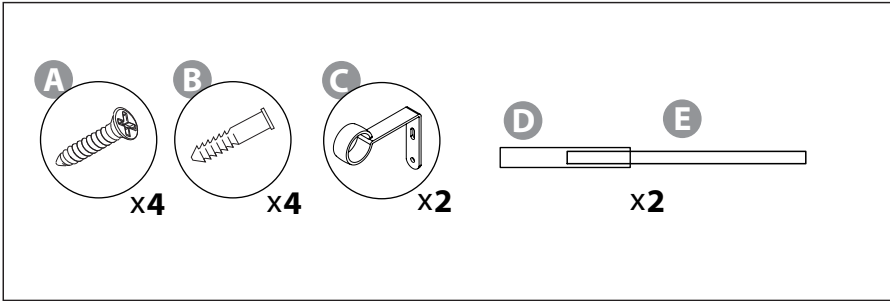

**SINGLE (SHORT)
ROD SET INSTRUCTIONS**

**18-36, 28-48, 36-66 IN
(46 - 92, 71 - 122, 92 - 168 cm)**

**SINGLE (SHORT)
ROD SET INSTRUCTIONS**

18-36, 28-48, 36-66 IN

(46 - 92, 71 - 122, 92 - 168 cm)

MODE D'EMPLOI TRINGLE SIMPLE