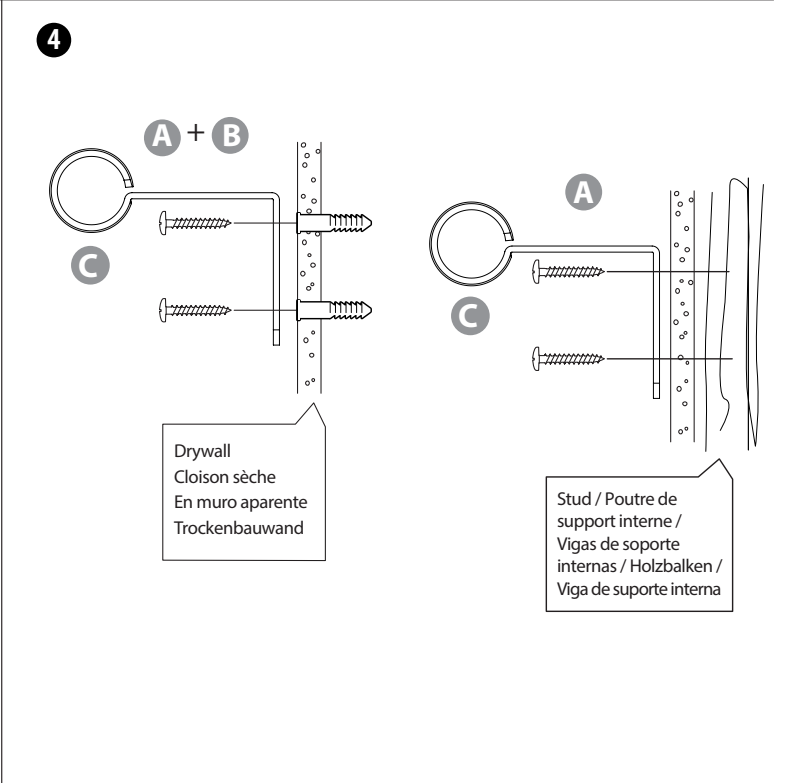

**SINGLE (SHORT)
ROD SET INSTRUCTIONS**

**18-36, 28-48, 36-66 IN
(46 - 92, 71 - 122, 92 - 168 cm)**

**SINGLE (SHORT)
ROD SET INSTRUCTIONS**

18-36, 28-48, 36-66 IN

(46 - 92, 71 - 122, 92 - 168 cm)

MODE D'EMPLOI TRINGLE SIMPLE

INSTRUCCIONES PARA UNA VARILLA INDIVIDUAL

MONTAGEANLEITUNG

GARDINENSTANGE SET (EINFACH), KURZ

CONJUNTO DE VARÃO, CURTO

umbra.com

EN Care Instructions: Clean with a soft cloth. Do not use abrasive cleaning agents, solvents or polishes.