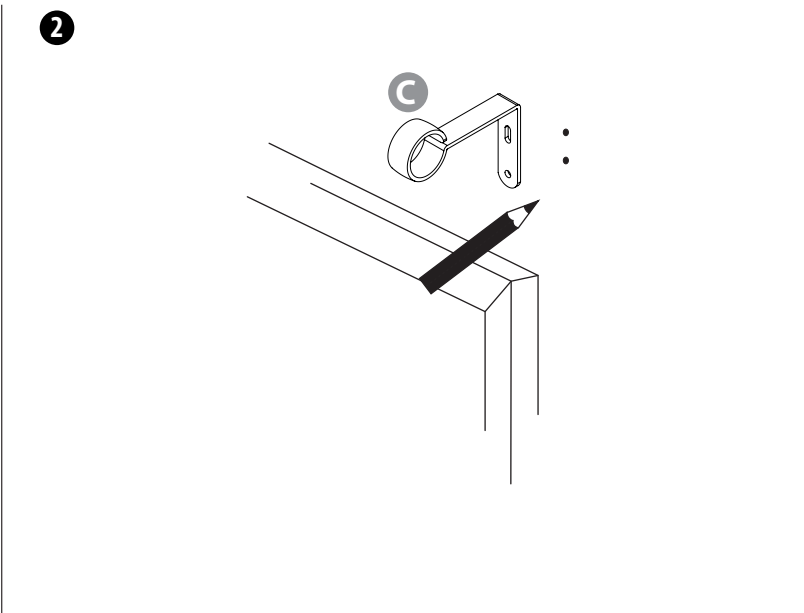

**SINGLE (SHORT)
ROD SET INSTRUCTIONS**

**18-36, 28-48, 36-66 IN
(46 - 92, 71 - 122, 92 - 168 cm)**

**SINGLE (SHORT)
ROD SET INSTRUCTIONS**

18-36, 28-48, 36-66 IN

(46 - 92, 71 - 122, 92 - 168 cm)

MODE D'EMPLOI TRINGLE SIMPLE

INSTRUCCIONES PARA UNA VARILLA INDIVIDUAL

MONTAGEANLEITUNG

GARDINENSTANGE SET (EINFACH), KURZ

CONJUNTO DE VARÃO, CURTO

umbra.com

EN Care Instructions: Clean with a soft cloth. Do not use abrasive cleaning agents, solvents or polishes.