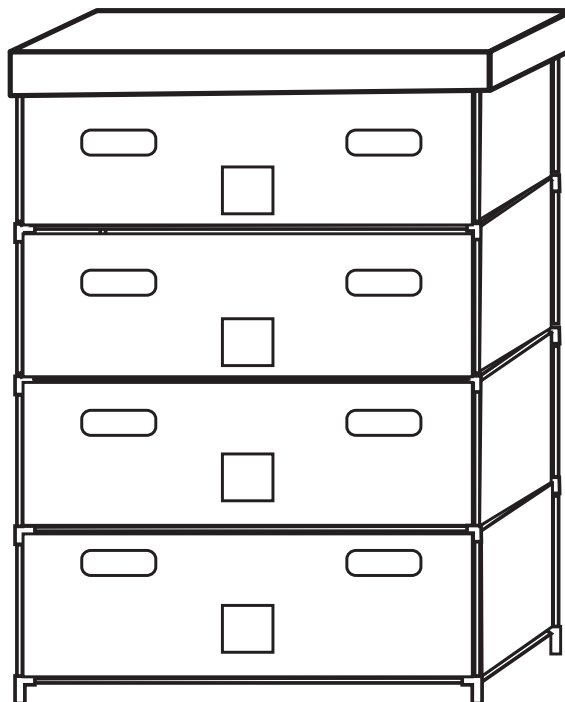

Softstor Fabric Cabinet

Assembly Instructions

STK #81577, #94905

Assembly Tips

* Two adults required to assemble the product

Count

all pieces and hardware before assembling.

Review

NA	A	B	C	D
				
x 20	x 10	x 10	x 12	x 4
E	F	G	H	
				
x 4	x 4	x 4	x 1	